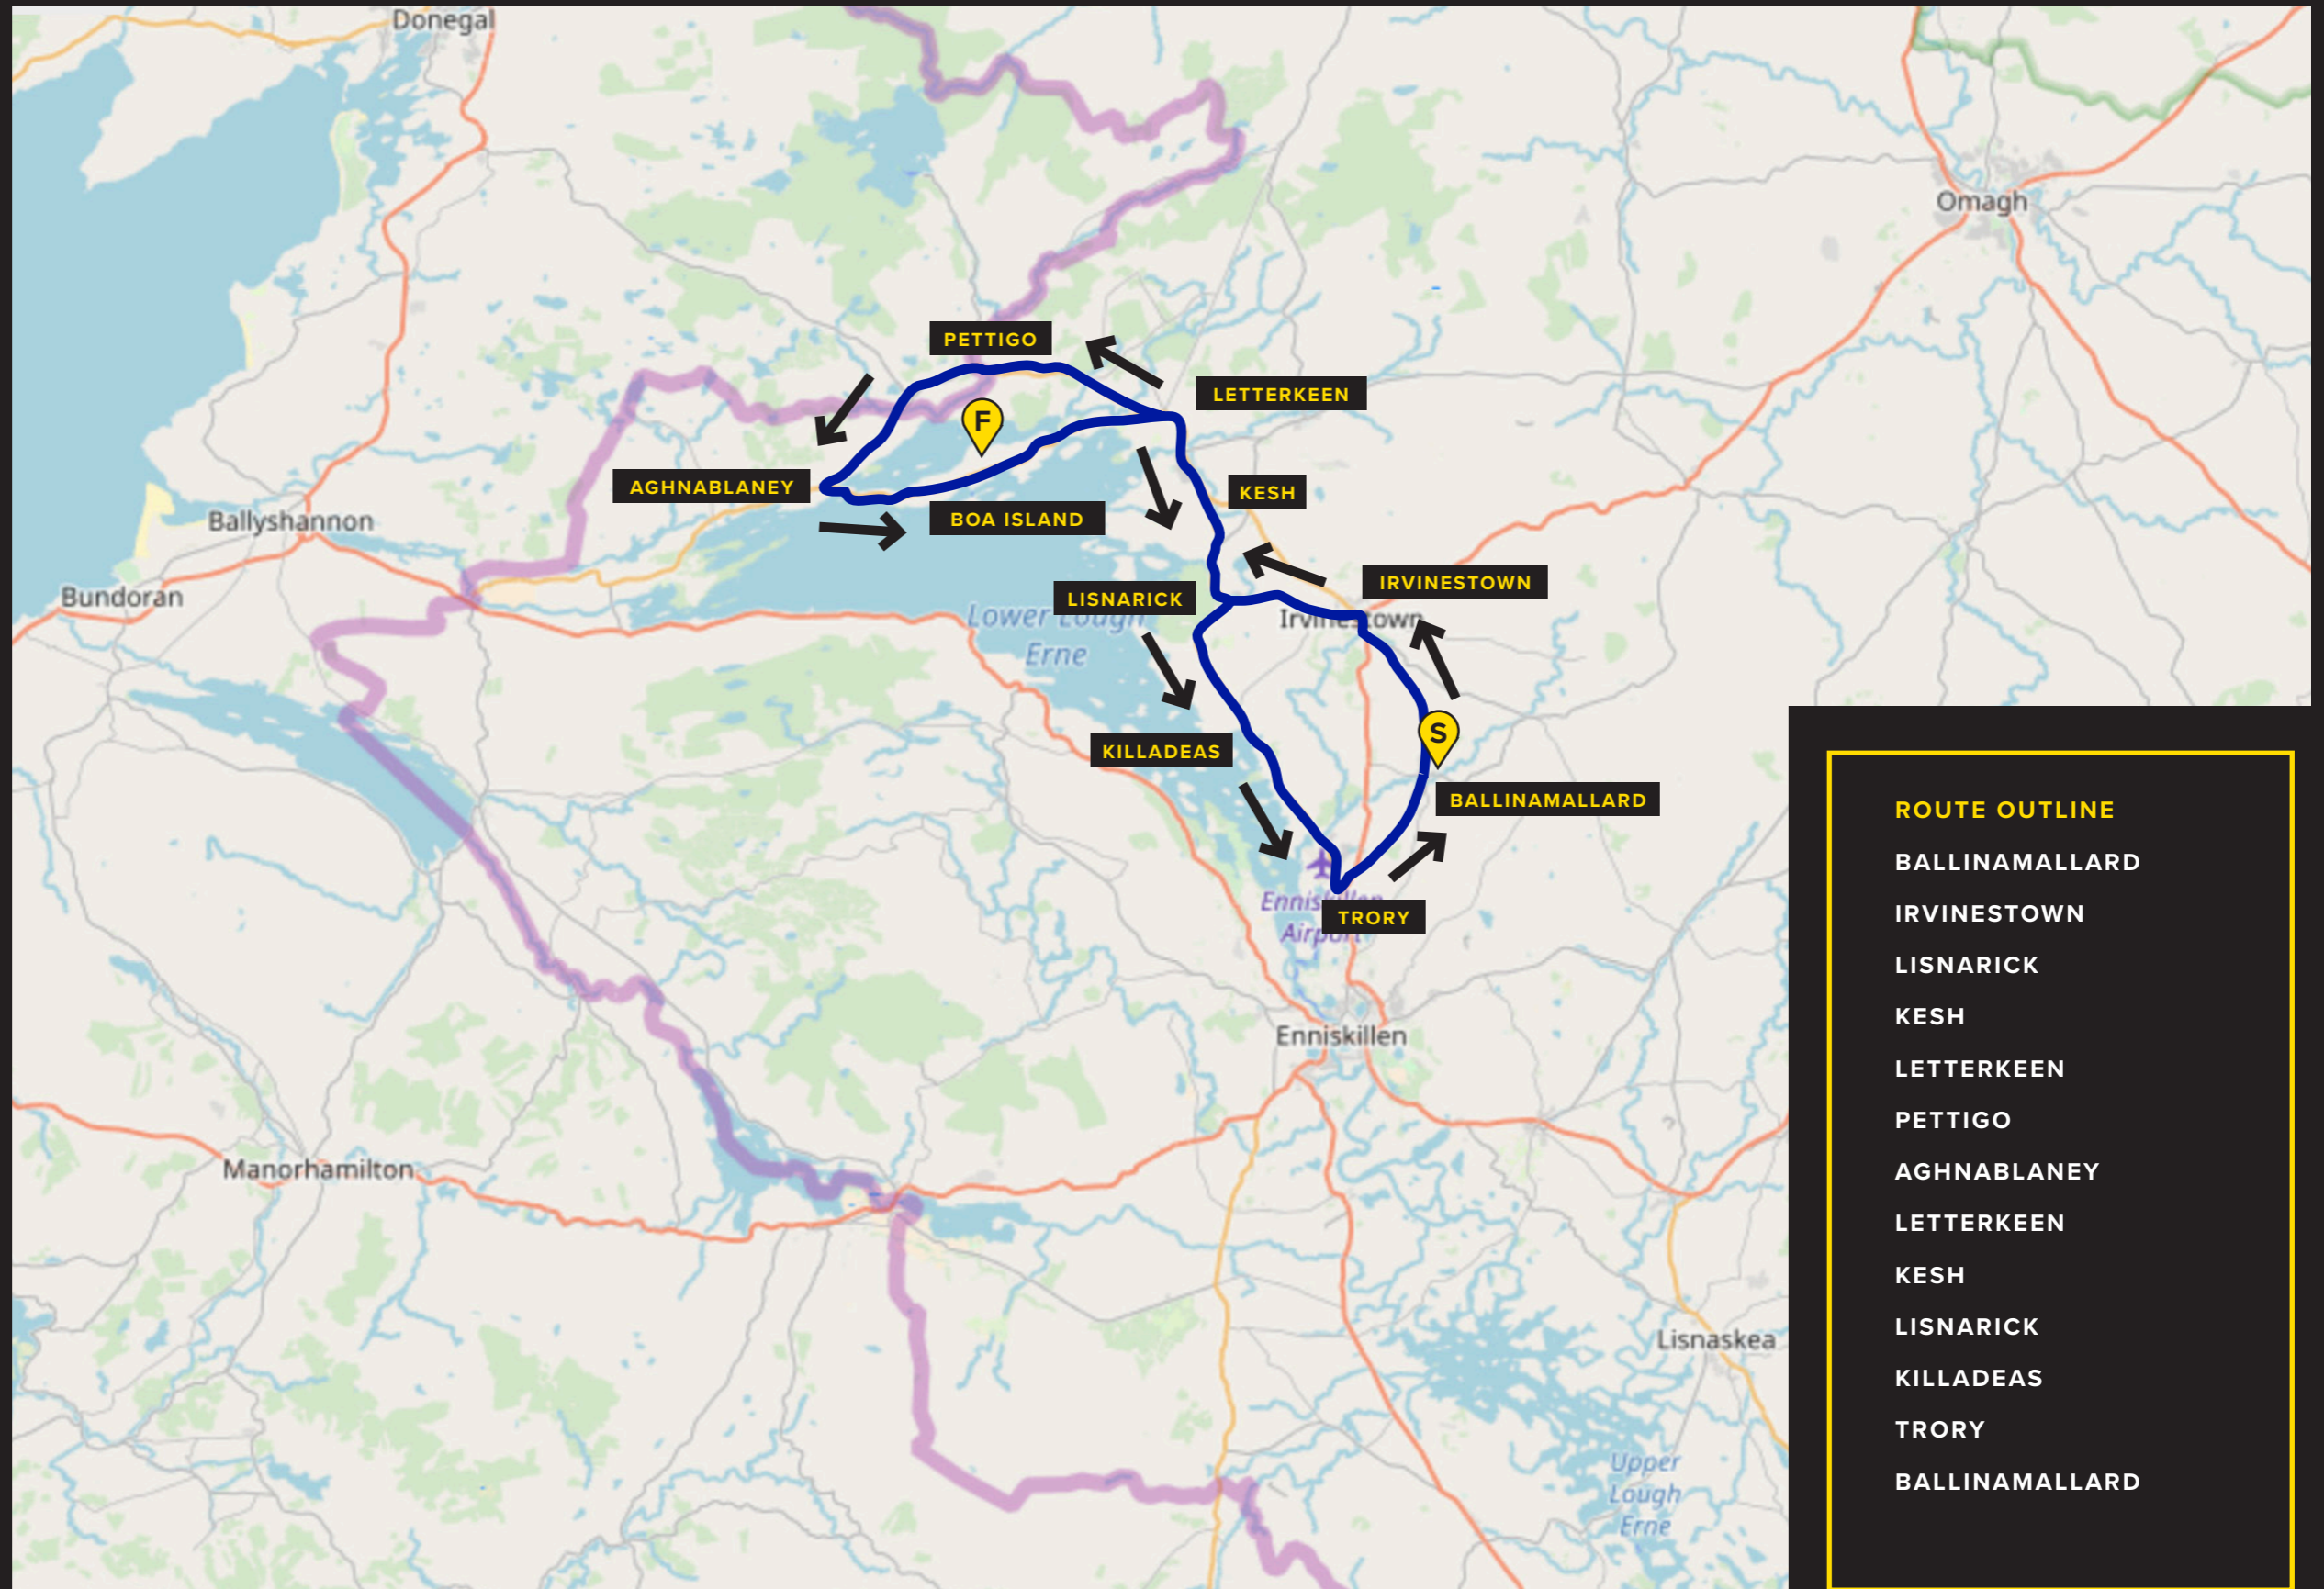

SATURDAY 09.06.2018

17 MILE ROUTE

ROUTE OUTLINE

- BALLINAMALLARD
- IRVINESTOWN
- LISNARICK
- KILLADEAS
- TRORY
- BALLINAMALLARD

/ REGISTRATION FROM 8.00AM

/ START TIME 9.45AM

S START/FINISH

F FOOD STOP

/ TO VIEW THE ROUTE IN DETAIL VISIT

FISHERCYCLECHALLENGE.CO.UK

FISHER CYCLE CHALLENGE

SATURDAY 09.06.2018

- ROUTE OUTLINE**
- BALLINAMALLARD
 - IRVINESTOWN
 - LISNARICK
 - KESH
 - LETTERKEEN
 - PETTIGO
 - AGHNABLANEY
 - LETTERKEEN
 - KESH
 - LISNARICK
 - KILLADEAS
 - TRORY
 - BALLINAMALLARD

- ROUTE OUTLINE**
- BALLINAMALLARD
 - TRORY
 - ENNISKILLEN
 - BLANEY
 - GARRISON
 - BELLEEK
 - ROSSCOR
 - PETTIGO
 - KESH
 - LISNARICK
 - TRORY
 - BALLINAMALLARD

/ REGISTRATION FROM 8.00AM

/ START TIME 9.00AM

START/FINISH

FOOD STOP

KING & QUEEN OF THE MOUNTAIN

/ TO VIEW THE ROUTE IN DETAIL VISIT

FISHERCYCLECHALLENGE.CO.UK