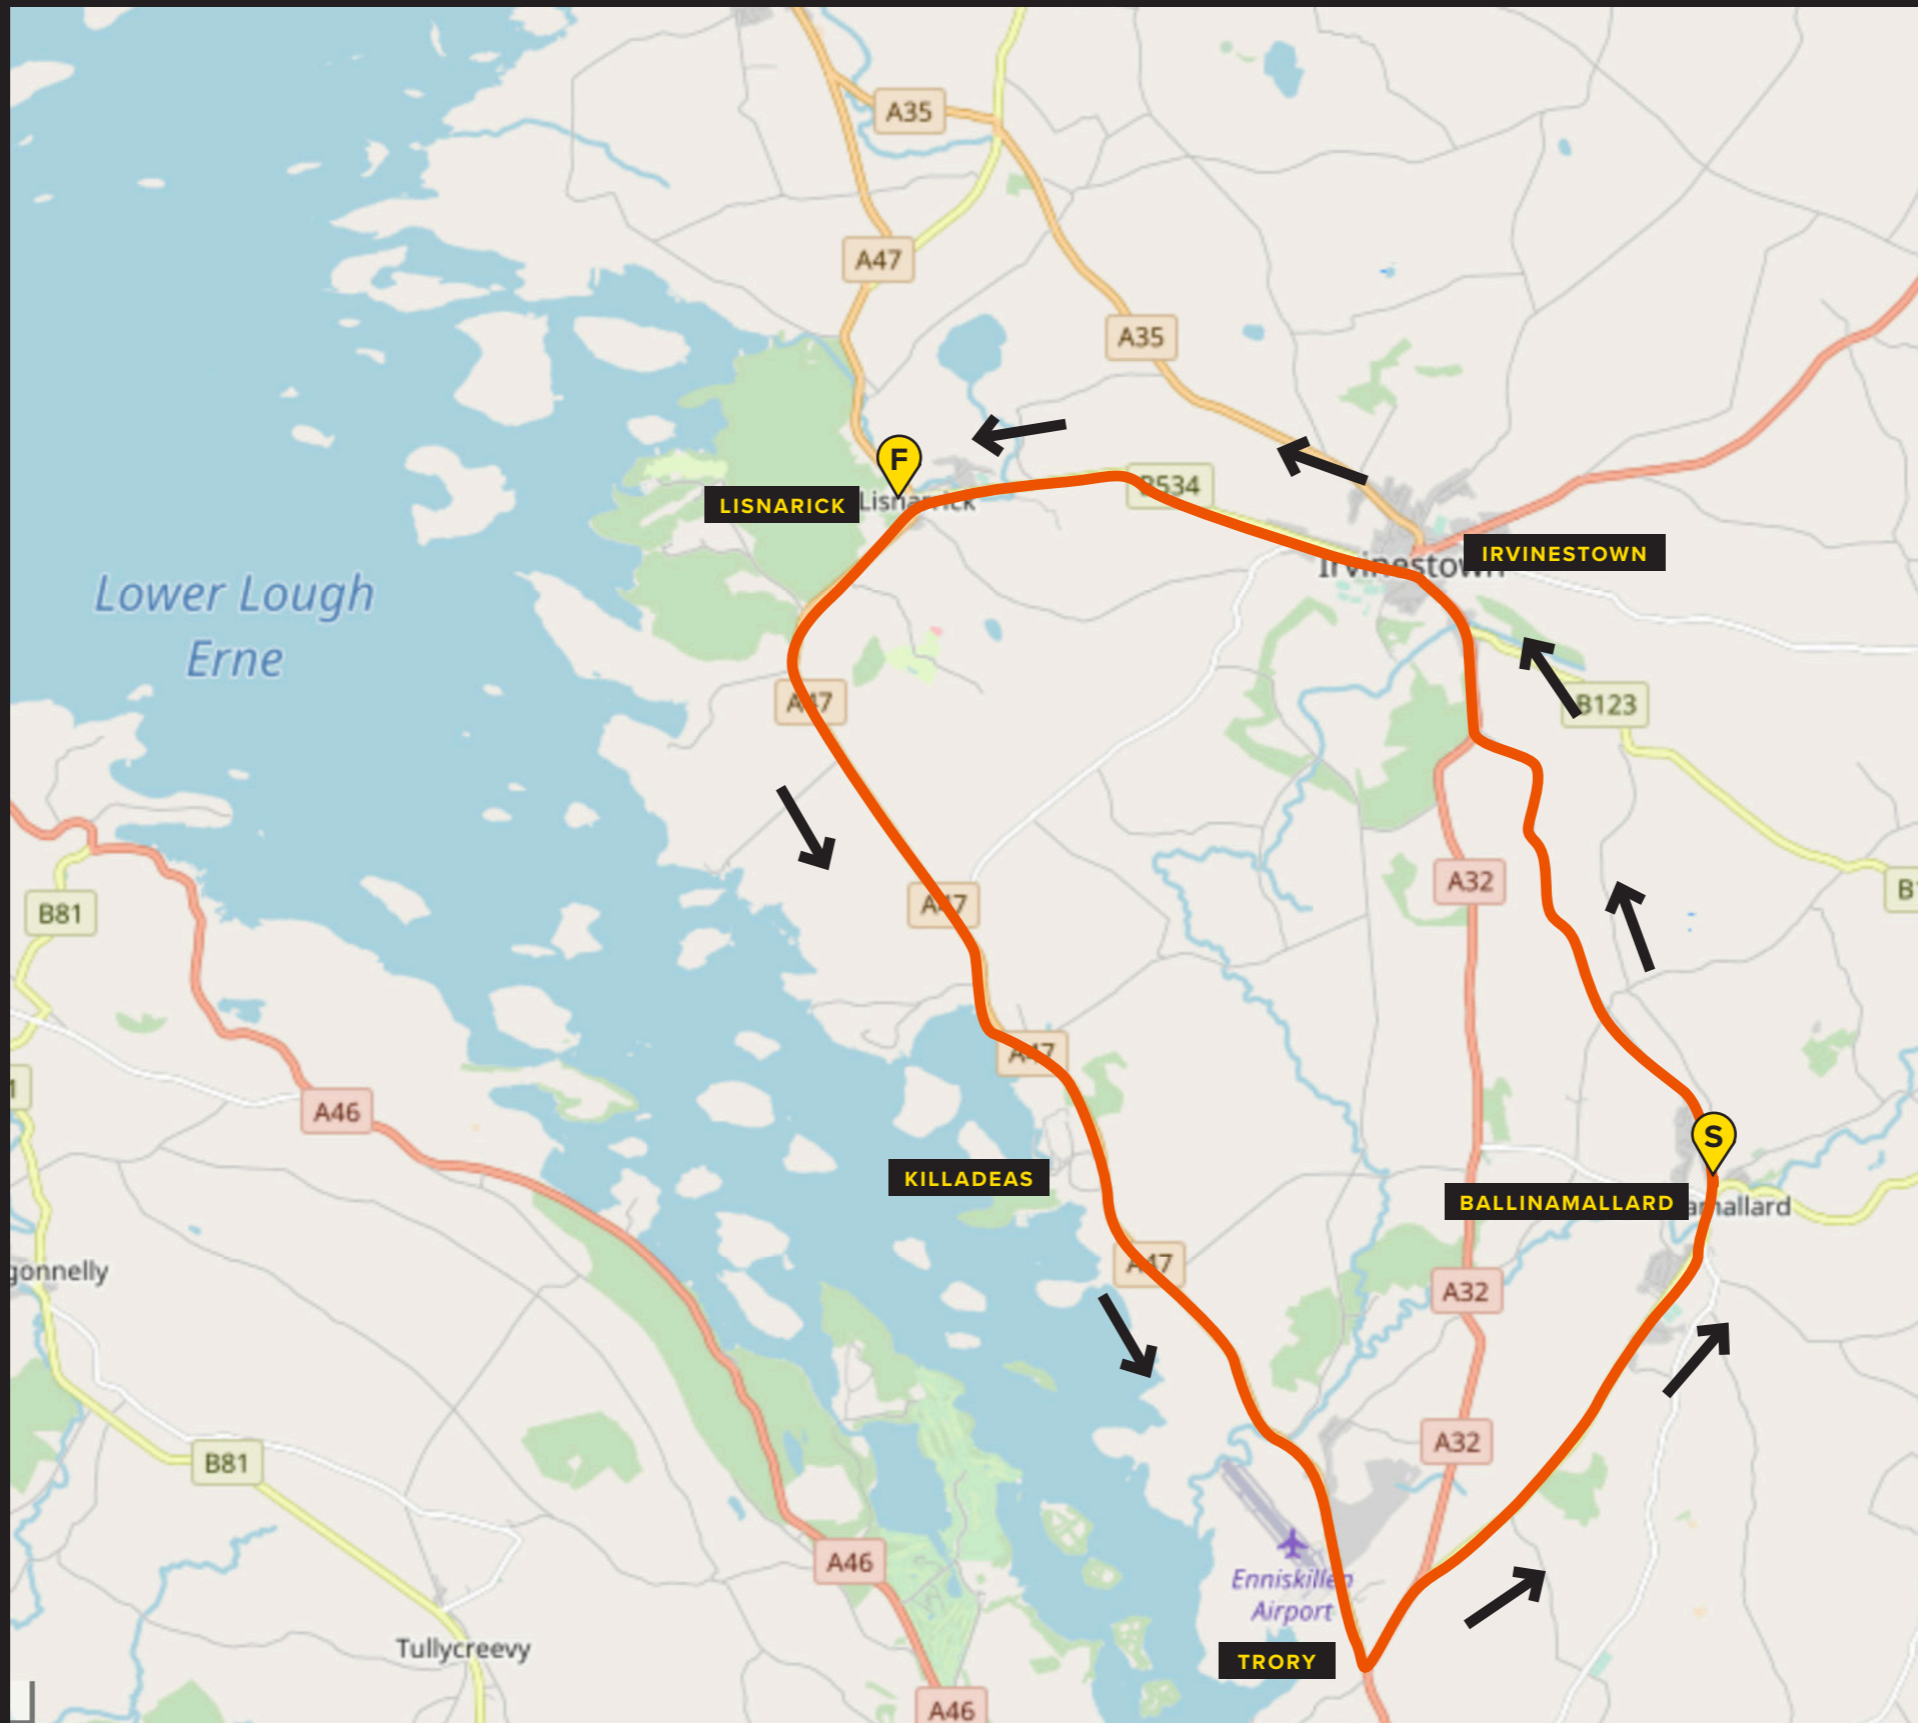

SATURDAY 09.06.2018

17 MILE ROUTE

ROUTE OUTLINE

- BALLINAMALLARD
- IRVINESTOWN
- LISNARICK
- KILLADEAS
- TRORY
- BALLINAMALLARD

/ REGISTRATION FROM 8.00AM

/ START TIME 9.45AM

S START/FINISH

F FOOD STOP

/ TO VIEW THE ROUTE IN DETAIL VISIT

FISHERCYCLECHALLENGE.CO.UK

FISHER CYCLE CHALLENGE

SATURDAY 09.06.2018

- ROUTE OUTLINE**
- BALLINAMALLARD
 - IRVINESTOWN
 - LISNARICK
 - KESH
 - LETTERKEEN
 - PETTIGO
 - AGHNABLANEY
 - LETTERKEEN
 - KESH
 - LISNARICK
 - KILLADEAS
 - TRORY
 - BALLINAMALLARD

45 MILE ROUTE

/ REGISTRATION FROM 8.00AM / START TIME 9.30AM

S START/FINISH

F FOOD STOP

/ TO VIEW THE ROUTE IN DETAIL VISIT

FISHERCYCLECHALLENGE.CO.UK

SATURDAY 09.06.2018

75 MILE ROUTE

- ROUTE OUTLINE**
- BALLINAMALLARD
 - TRORY
 - ENNISKILLEN
 - BLANEY
 - GARRISON
 - BELLEEK
 - ROSSCOR
 - PETTIGO
 - KESH
 - LISNARICK
 - TRORY
 - BALLINAMALLARD

/ REGISTRATION FROM 8.00AM

/ START TIME 9.00AM