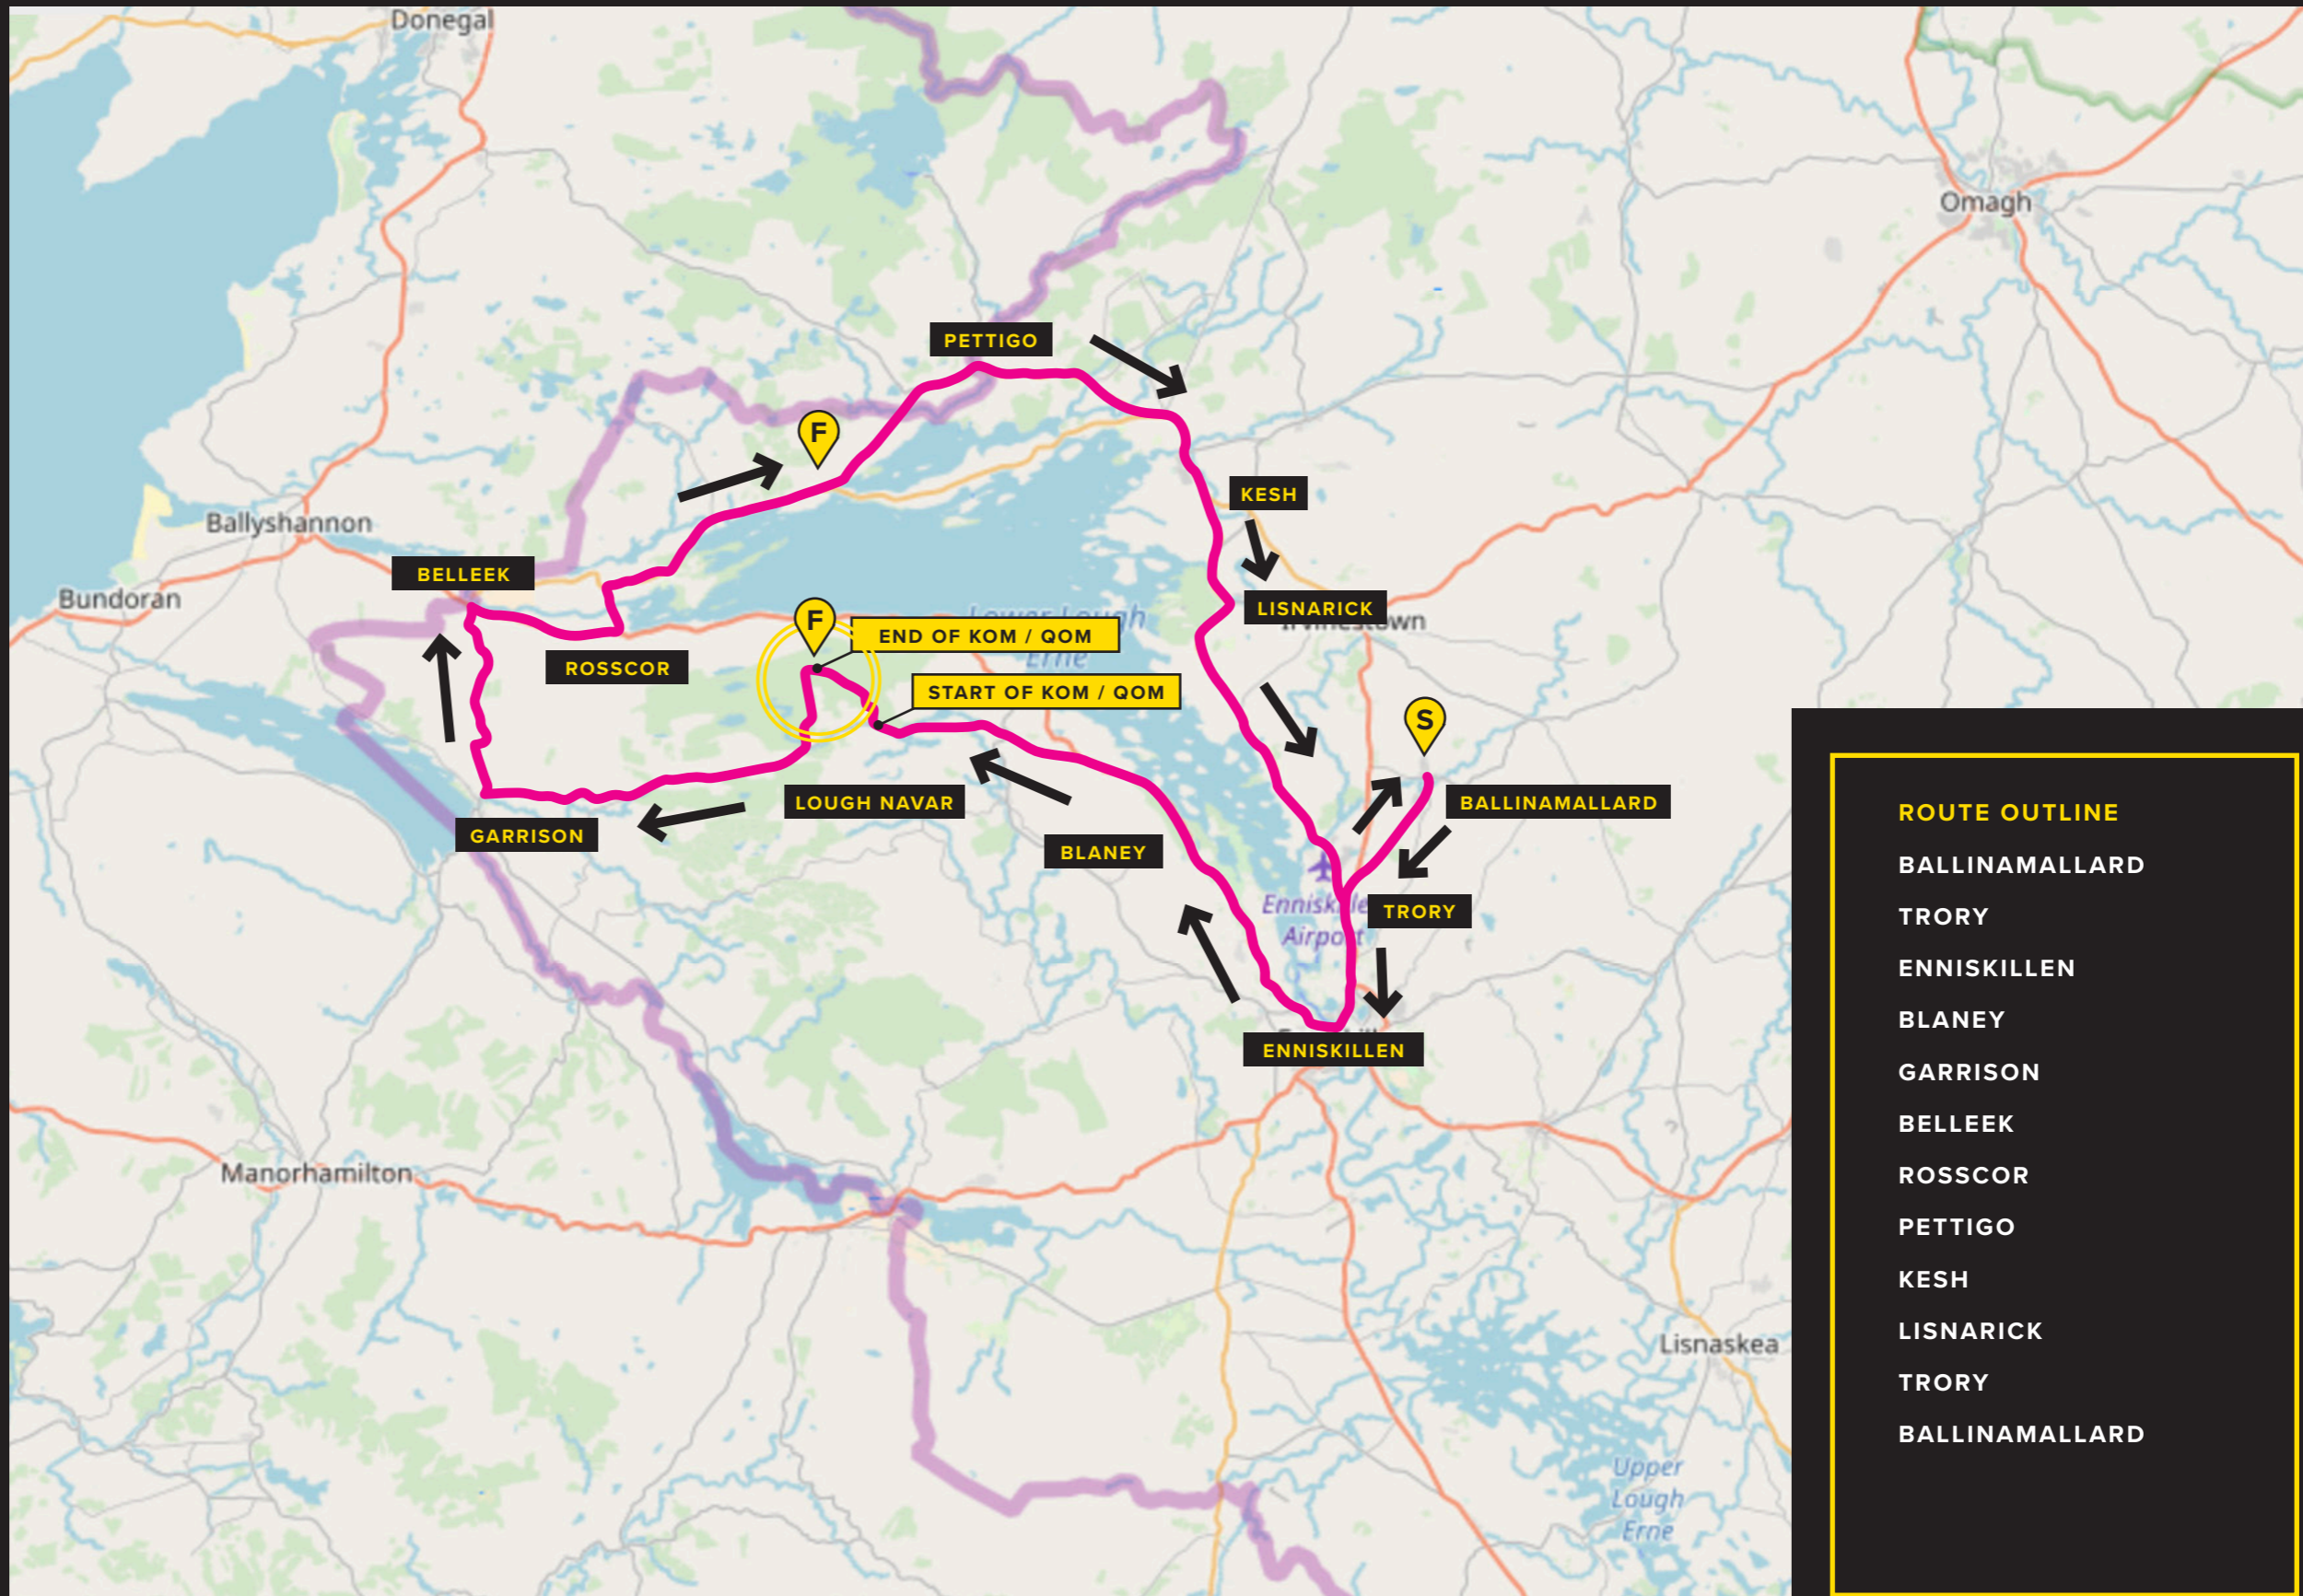

SATURDAY 09.06.2018

17 MILE ROUTE

ROUTE OUTLINE

- BALLINAMALLARD
- IRVINESTOWN
- LISNARICK
- KILLADEAS
- TRORY
- BALLINAMALLARD

/ REGISTRATION FROM 8.00AM

/ START TIME 9.45AM

S START/FINISH

F FOOD STOP

45 MILE ROUTE

/ REGISTRATION FROM 8.00AM / START TIME 9.30AM

S START/FINISH

F FOOD STOP

/ TO VIEW THE ROUTE IN DETAIL VISIT

FISHERCYCLECHALLENGE.CO.UK

SATURDAY 09.06.2018

75 MILE ROUTE

- ROUTE OUTLINE**
- BALLINAMALLARD
 - TRORY
 - ENNISKILLEN
 - BLANEY
 - GARRISON
 - BELLEEK
 - ROSSCOR
 - PETTIGO
 - KESH
 - LISNARICK
 - TRORY
 - BALLINAMALLARD

/ REGISTRATION FROM 8.00AM

/ START TIME 9.00AM

START/FINISH

FOOD STOP

KING & QUEEN OF THE MOUNTAIN

/ TO VIEW THE ROUTE IN DETAIL VISIT

FISHERCYCLECHALLENGE.CO.UK